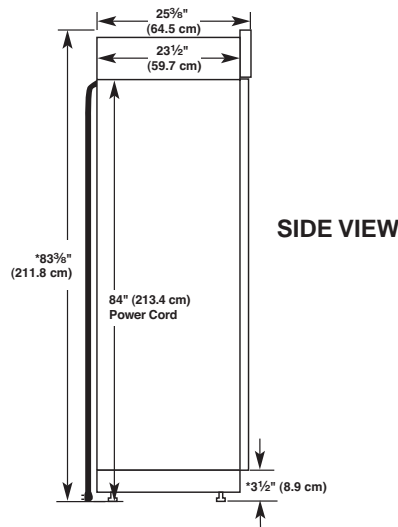

CABINET OPENING DIMENSIONS

Model	Width A (as shown above)
36	35 1/2" (90.2 cm) to 35 3/4" (90.8 cm)
42	41 1/2" (105.4 cm) to 41 3/4" (106.1 cm)
48	47 1/2" (120.7 cm) to 47 3/4" (121.3 cm)

NOTE: Flooring under refrigerator must be at same level as the room. Face of cabinetry must be plumb.

OVERALL DIMENSIONS

Model	Width A
36	35" (88.9 cm)
42	41" (104.1 cm)
48	47" (119.4 cm)

- Height dimensions are shown with the leveling legs extended to 1/8" (3 mm) below the rollers.
- The power cord is 84" (213 cm) long.
- The water line attached to the back of the refrigerator is 5' (1.5 m) long.

FRONT VIEW

Model	Width A (Trim edge to trim edge)
36	36 1/4" (92.1 cm)
42	42 1/4" (107.3 cm)
48	48 1/4" (122.6 cm)

*When leveling legs are fully extended to 1 1/4" (3.2 cm) below rollers, add 1 1/8" (2.9 cm) to the height dimensions.

DOOR SWING DIMENSIONS

36" (91.4 cm) Models

42" (106.7 cm) Models

48" (121.9 cm) Models