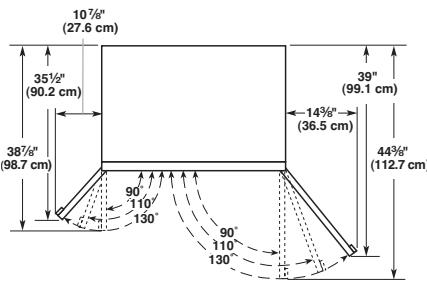

CABINET OPENING DIMENSIONS

Model	Width A (as shown above)
36	35 1/2" (90.2 cm) to 35 3/4" (90.8 cm)
42	41 1/2" (105.4 cm) to 41 3/4" (106.1 cm)
48	47 1/2" (120.7 cm) to 47 3/4" (121.3 cm)

NOTE: Flooring under refrigerator must be at same level as the room. Face of cabinetry must be plumb.

OVERALL DIMENSIONS

Model	Width A
36	35" (88.9 cm)
42	41" (104.1 cm)
48	47" (119.4 cm)

- Height dimensions are shown with the leveling legs extended to 1/8" (3 mm) below the rollers.
- The power cord is 84" (213 cm) long.
- The water line attached to the back of the refrigerator is 5' (1.5 m) long.

FRONT VIEW

Model	Width A (Trim edge to trim edge)
36	36 1/4" (92.1 cm)
42	42 1/4" (107.3 cm)
48	48 1/4" (122.6 cm)

*When leveling legs are fully extended to 1 1/4" (3.2 cm) below rollers, add 1 1/8" (2.9 cm) to the height dimensions.

DOOR SWING DIMENSIONS

36" (91.4 cm) Models

42" (106.7 cm) Models

48" (121.9 cm) Models