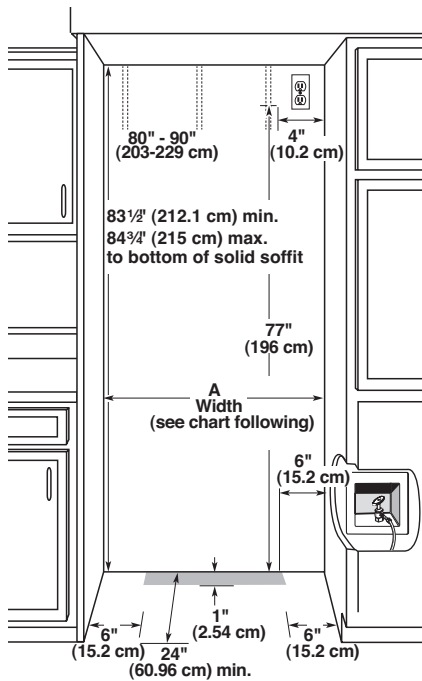

CABINET OPENING DIMENSIONS

Model	Width A (as shown above)
36	35 1/2" (90.2 cm) to 35 3/4" (90.8 cm)
42	41 1/2" (105.4 cm) to 41 3/4" (106.1 cm)
48	47 1/2" (120.7 cm) to 47 3/4" (121.3 cm)

NOTE: Flooring under refrigerator must be at same level as the room. Face of cabinetry must be plumb.

OVERALL DIMENSIONS

Model	Width A
36	35" (88.9 cm)
42	41" (104.1 cm)
48	47" (119.4 cm)

- Height dimensions are shown with the leveling legs extended to 1/8" (3 mm) below the rollers.
- The power cord is 84" (213 cm) long.
- The water line attached to the back of the refrigerator is 5' (1.5 m) long.

FRONT VIEW

Model	Width A (Trim edge to trim edge)
36	36 1/4" (92.1 cm)
42	42 1/4" (107.3 cm)
48	48 1/4" (122.6 cm)

*When leveling legs are fully extended to 1 1/4" (3.2 cm) below rollers, add 1 1/8" (2.9 cm) to the height dimensions.

DOOR SWING DIMENSIONS

36" (91.4 cm) Models

42" (106.7 cm) Models

48" (121.9 cm) Models