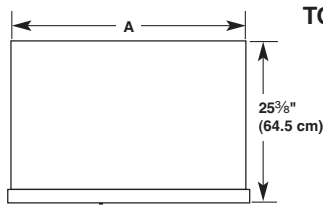

CABINET OPENING DIMENSIONS

Model	Width A (as shown above)
36	35 1/2" (90.2 cm) to 35 3/4" (90.8 cm)
42	41 1/2" (105.4 cm) to 41 3/4" (106.1 cm)
48	47 1/2" (120.7 cm) to 47 3/4" (121.3 cm)

NOTE: Flooring under refrigerator must be at same level as the room. Face of cabinetry must be plumb.

OVERALL DIMENSIONS

Model	Width A
36	35" (88.9 cm)
42	41" (104.1 cm)
48	47" (119.4 cm)

- Height dimensions are shown with the leveling legs extended to 1/8" (3 mm) below the rollers.
- The power cord is 84" (213 cm) long.
- The water line attached to the back of the refrigerator is 5' (1.5 m) long.

FRONT VIEW

Model	Width A (Trim edge to trim edge)
36	36 1/4" (92.1 cm)
42	42 1/4" (107.3 cm)
48	48 1/4" (122.6 cm)

*When leveling legs are fully extended to 1 1/4" (3.2 cm) below rollers, add 1 1/8" (2.9 cm) to the height dimensions.