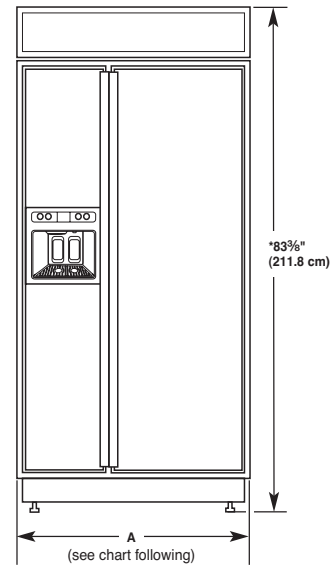

CABINET OPENING DIMENSIONS

Model	Width A (as shown above)
36	35 1/2" (90.2 cm) to 35 3/4" (90.8 cm)
42	41 1/2" (105.4 cm) to 41 3/4" (106.1 cm)
48	47 1/2" (120.7 cm) to 47 3/4" (121.3 cm)

NOTE: Flooring under refrigerator must be at same level as the room. Face of cabinetry must be plumb.

OVERALL DIMENSIONS

Model	Width A
36	35" (88.9 cm)
42	41" (104.1 cm)
48	47" (119.4 cm)

- Height dimensions are shown with the leveling legs extended to 1/8" (3 mm) below the rollers.
- The power cord is 84" (213 cm) long.
- The water line attached to the back of the refrigerator is 5' (1.5 m) long.

FRONT VIEW

Model	Width A (Trim edge to trim edge)
36	36 1/4" (92.1 cm)
42	42 1/4" (107.3 cm)
48	48 1/4" (122.6 cm)

*When leveling legs are fully extended to 1 1/4" (3.2 cm) below rollers, add 1 1/8" (2.9 cm) to the height dimensions.

DOOR SWING DIMENSIONS

36" (91.4 cm) Models

42" (106.7 cm) Models

48" (121.9 cm) Models