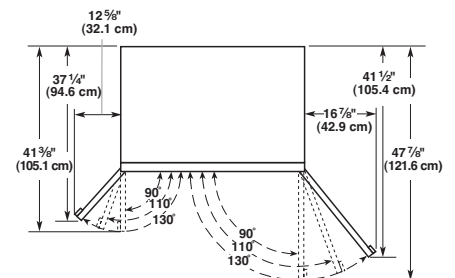

CABINET OPENING DIMENSIONS

Model	Width A (as shown above)
36	35 1/2" (90.2 cm) to 35 3/4" (90.8 cm)
42	41 1/2" (105.4 cm) to 41 3/4" (106.1 cm)
48	47 1/2" (120.7 cm) to 47 3/4" (121.3 cm)

NOTE: Flooring under refrigerator must be at same level as the room. Face of cabinetry must be plumb.

OVERALL DIMENSIONS

Model	Width A
36	35" (88.9 cm)
42	41" (104.1 cm)
48	47" (119.4 cm)

- Height dimensions are shown with the leveling legs extended to 1/8" (3 mm) below the rollers.
- The power cord is 84" (213 cm) long.
- The water line attached to the back of the refrigerator is 5' (1.5 m) long.

FRONT VIEW

Model	Width A (Trim edge to trim edge)
36	36 1/4" (92.1 cm)
42	42 1/4" (107.3 cm)
48	48 1/4" (122.6 cm)

*When leveling legs are fully extended to 1 1/4" (3.2 cm) below rollers, add 1 1/8" (2.9 cm) to the height dimensions.

DOOR SWING DIMENSIONS

36" (91.4 cm) Models

42" (106.7 cm) Models

48" (121.9 cm) Models